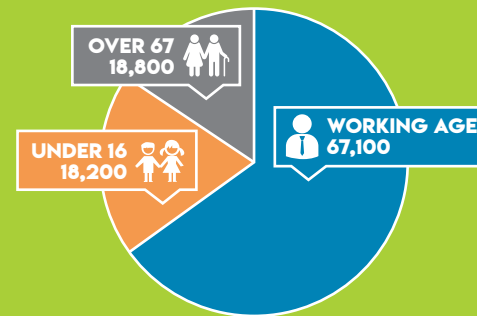

## WORCESTER CITY KEY INFO

TOTAL POPULATION: 104,100

53,300 (51.2%) 50,800 (48.8%)

Ethnicity	Percentage
WHITE	90.0%
MIXED/MULTIPLE ETHNIC GROUPS	2.2%
ASIAN / BRITISH ASIAN	5.6%
BLACK / BLACK BRITISH	1.2%
OTHER	1.0%